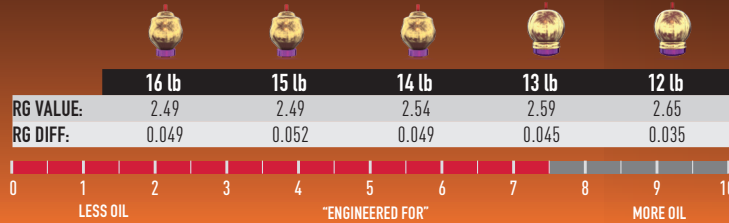

# IDOL™ COSMOS

- **Ball Color:** Stardust Teal
- **Ikon™ Core:** Now forever famous thanks to the original IDOL™ and most recently in the IDOL™ eTrax™ Pearl and eTrax™ PLUS Pearl covers and change of direction.
- **XtremeTrax™ Pearl Reactive:** Just like the original solid version, the pearl version also features "chemically charged" nano-particle which create more traction in oil than our eTrax™ Pearl or eTrax™ PLUS Pearl covers, making this the most aggressive overall pearl coverstock in our product line today.
- **Factory Finish:** 4000-grit Abralon
- **Engineered For:** Medium Oil – Medium/Heavy Oil Conditions