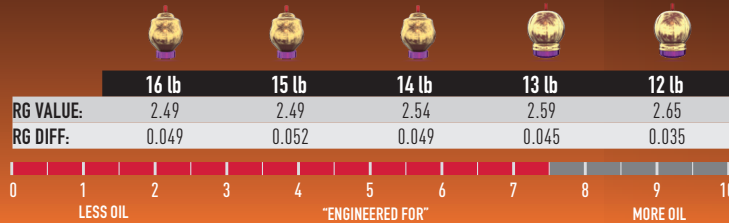

# IDOL™ COSMOS

- **Ball Color:** Stardust Teal
- **Ikon™ Core:** Now forever famous thanks to the original IDOL™ and most recently in the IDOL™ eTrax™ Pearl and eTrax™ PLUS Pearl covers and change of direction.
- **XtremeTrax™ Pearl Reactive:** Just like the original solid version, the pearl version also features "chemically charged" nano-particle which create more traction in oil than our eTrax™ Pearl or eTrax™ PLUS Pearl covers, making this the most aggressive overall pearl coverstock in our product line today.
- **Factory Finish:** 4000-grit Abralon
- **Engineered For:** Medium Oil – Medium/Heavy Oil Conditions

\$ 8888.88  
DRILLED

\$ 8888.88  
UNDRILLED

FOR MORE DETAILS, VISIT [ROTOGRIP.COM](http://ROTOGRIP.COM)

HP <sup>3</sup> HIGH PERFORMANCE